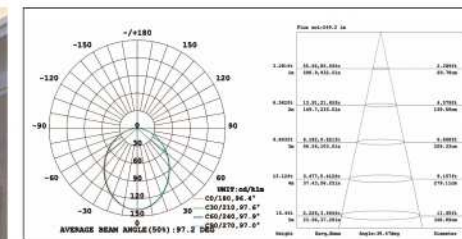

RECOMMENDED USAGE:

HOME | HOSPITALITY | HOSPITAL | OFFICE | RETAIL | BPO | BANK | SHOWROOM

PRODUCT CODE	POWER(W)	C.C.T	CRI	FLUX(LM)	SIZE(MM)	CUT SIZE(MM)	PF
GF-AC-110A1	10W		>Ra85	900LM	Ø110	Ø100	0.9
GF-AC-110A2	15W		>Ra85	1300LM	Ø110	Ø100	0.9
GF-AC-110B1	10W	3000K-3300K 4000K-4200K	>Ra85	900LM	Ø110	Ø100	0.9
GF-AC-110B2	15W	5000K-5200K 6000K-6500K 6500K-6700K	>Ra85	1300LM	Ø110	Ø100	0.9
GF-AC-140A1	20W		>Ra85	1800LM	Ø140	Ø125	0.9
GF-AC-140A2	20W		>Ra85	1800LM	Ø140	Ø125	0.9
GF-AC-168A1	30W		>Ra85	2700LM	Ø168	Ø150	0.9
GF-AC-168A2	30W		>Ra85	2700LM	Ø168	Ø150	0.9
GF-AC-198A1	50W		>Ra85	4500LM	Ø198	Ø185	0.9
GF-AC-198A2	50W		>Ra85	4500LM	Ø198	Ø1585	0.9

Powered by CREE(USA)